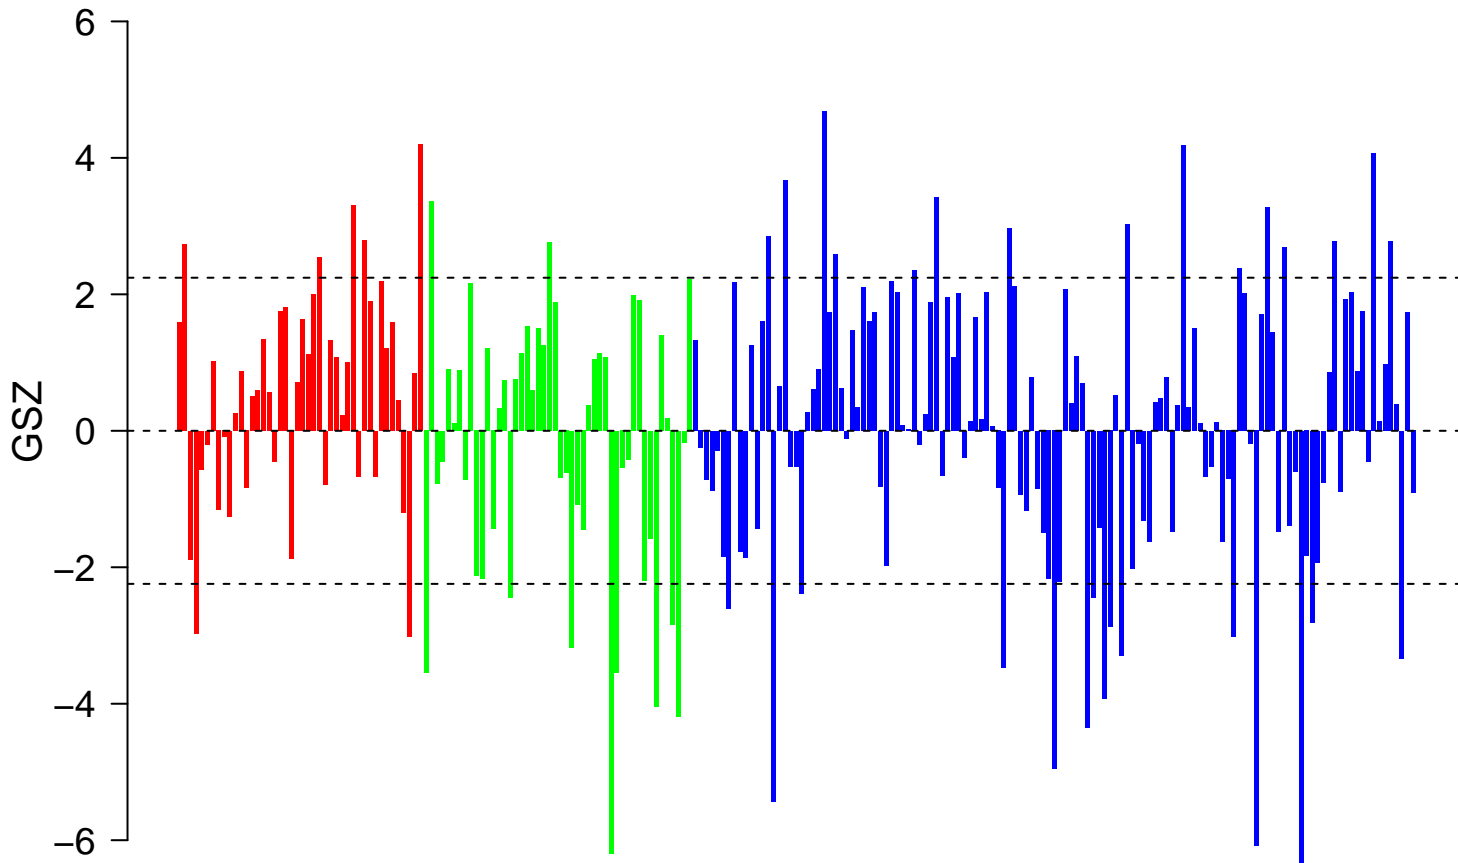

# SERVITJA\_LIVER\_HNF1A\_TARGETS\_UP

■ on  
■ -  
□ off